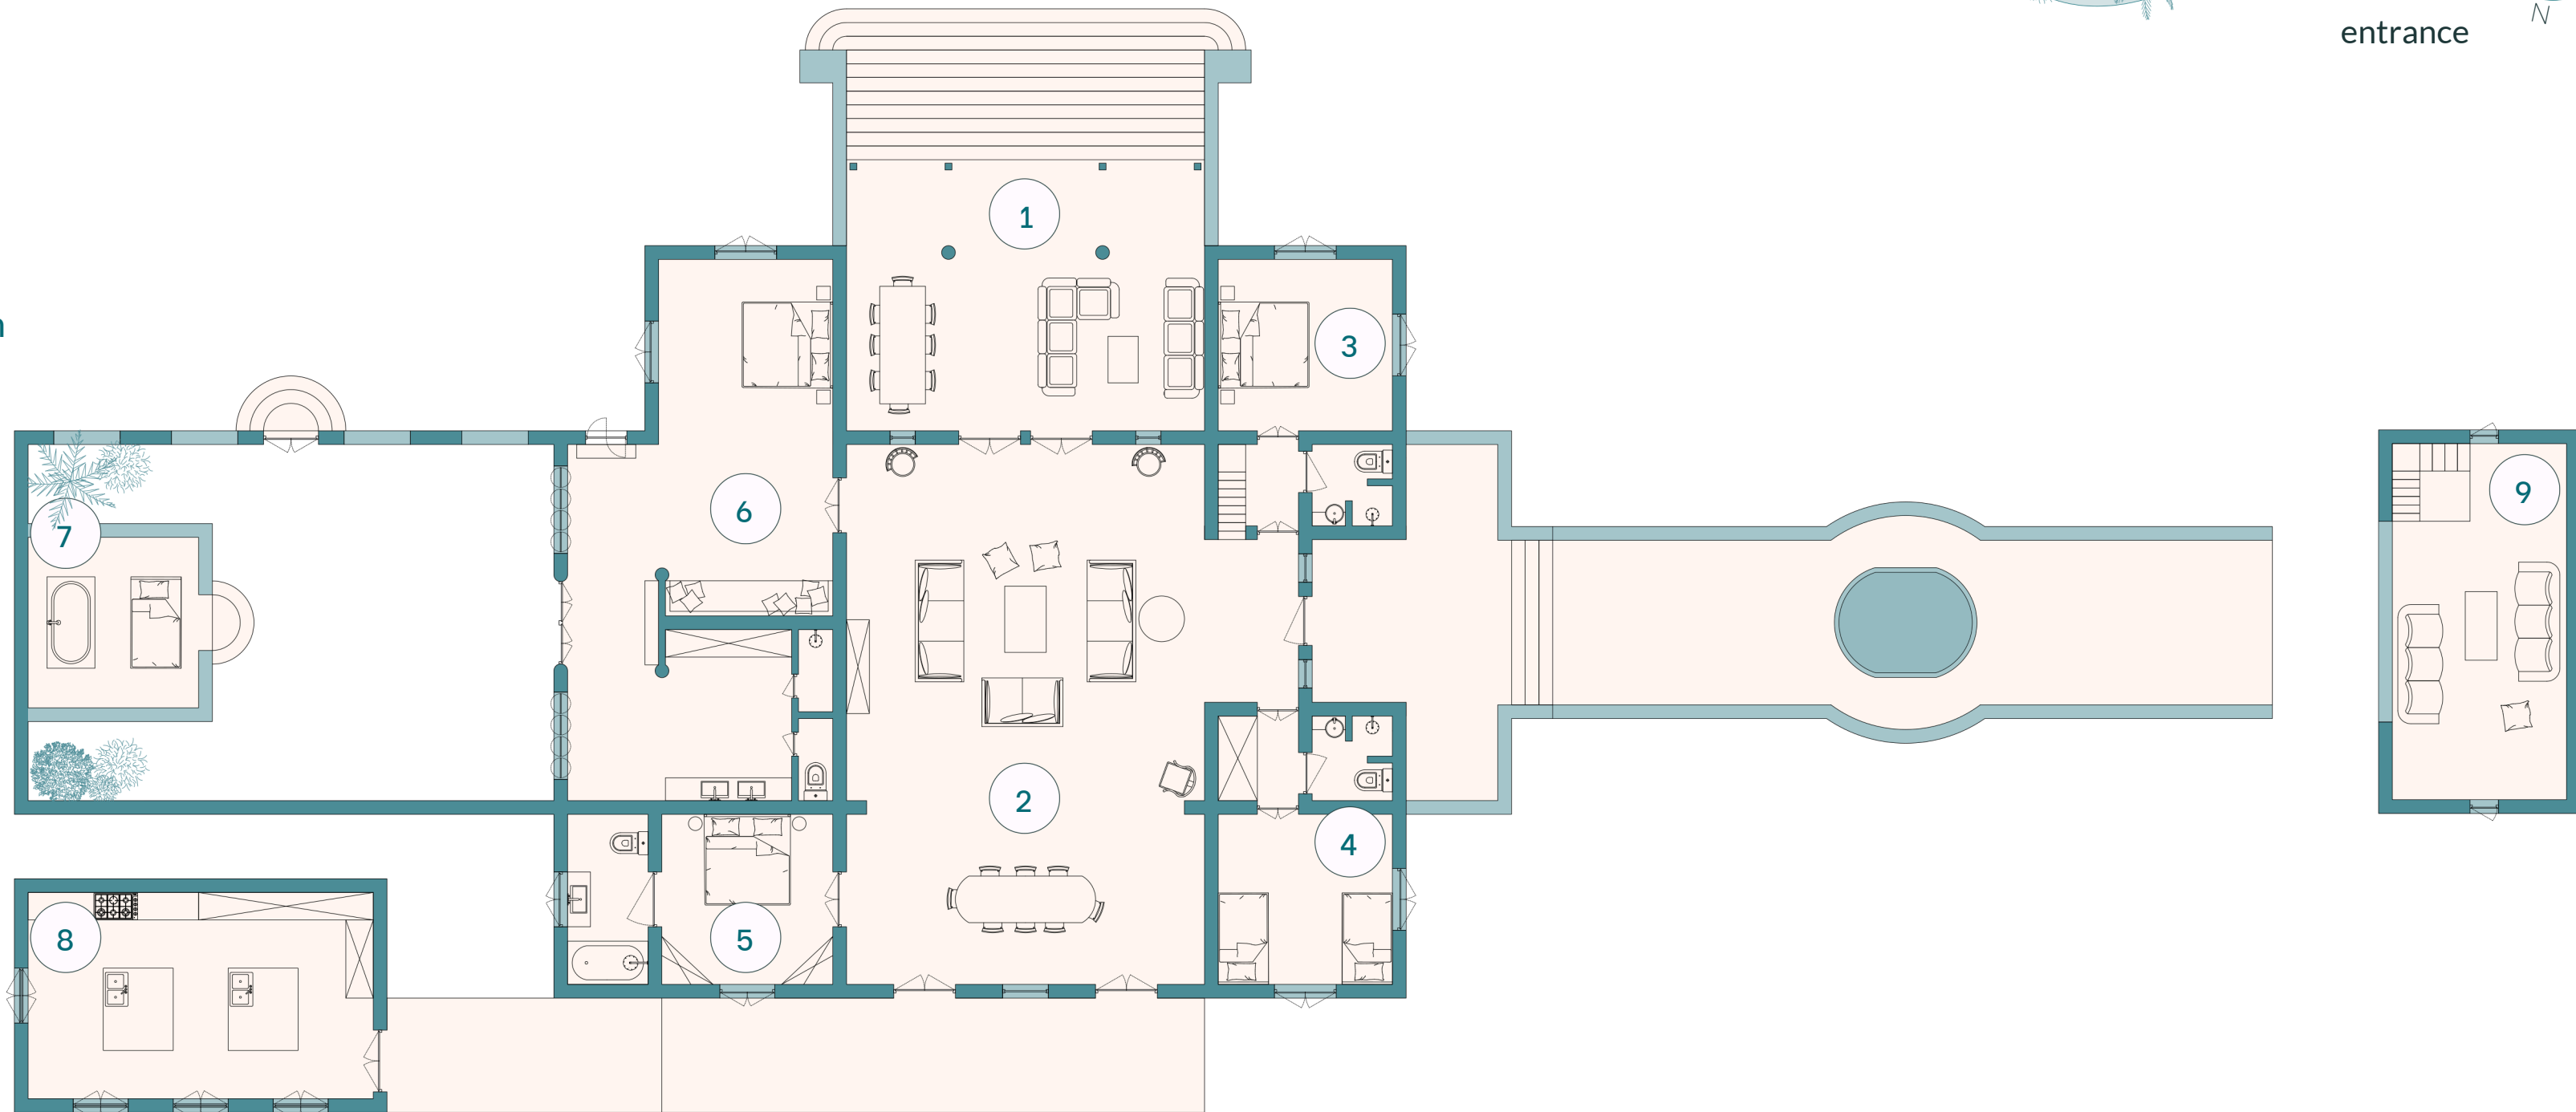

## MAIN HOUSE

- 1 terrace with dining area & outdoor seating
- 2 queen bedroom with ensuite
- 3 massage area
- 4 king bedroom with ensuite
- 5 living & dining area
- 6 kitchen
- 7 queen bedroom with ensuite & bath
- 8 twin bedroom with ensuite
- 9 level +1 mezzanine

## MAIN HOUSE LOWER FLOOR

- 10 private suite queen bedroom with ensuite

## GARDEN

- A main house
- B water tower
- C staff area
- D sunset pavilion
- E pool & sun deck
- F beach bathroom
- G meditation pavilion

access gate  
to Madiha  
town