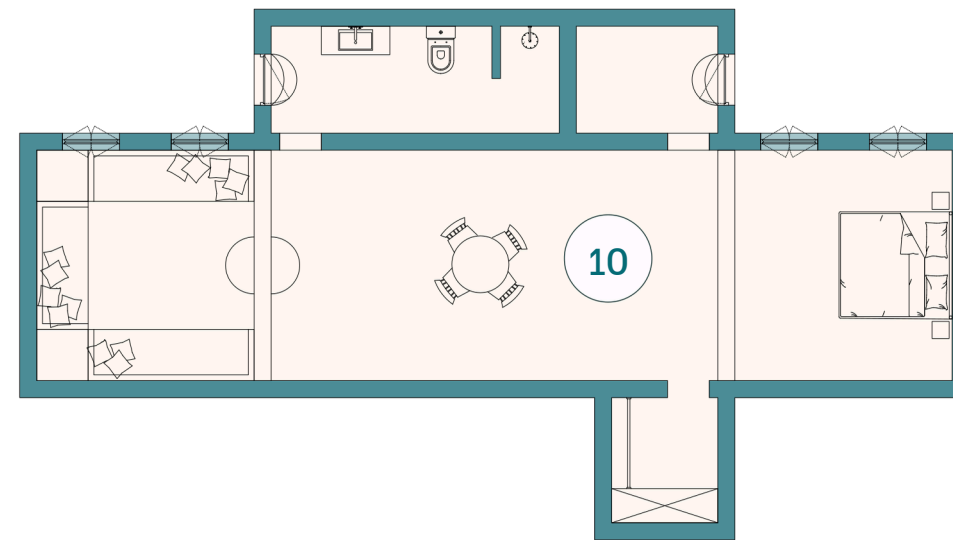

## MAIN HOUSE

- 1 terrace with dining area & outdoor seating
- 2 queen bedroom with ensuite
- 3 massage area
- 4 king bedroom with ensuite
- 5 living & dining area
- 6 kitchen
- 7 queen bedroom with ensuite & bath
- 8 twin bedroom with ensuite
- 9 level +1 mezzanine

## MAIN HOUSE LOWER FLOOR

- 10 private suite queen bedroom with ensuite

## GARDEN

- A main house
- B water tower
- C staff area
- D sunset pavilion
- E pool & sun deck
- F beach bathroom
- G meditation pavilion

access gate  
to Madiha  
town