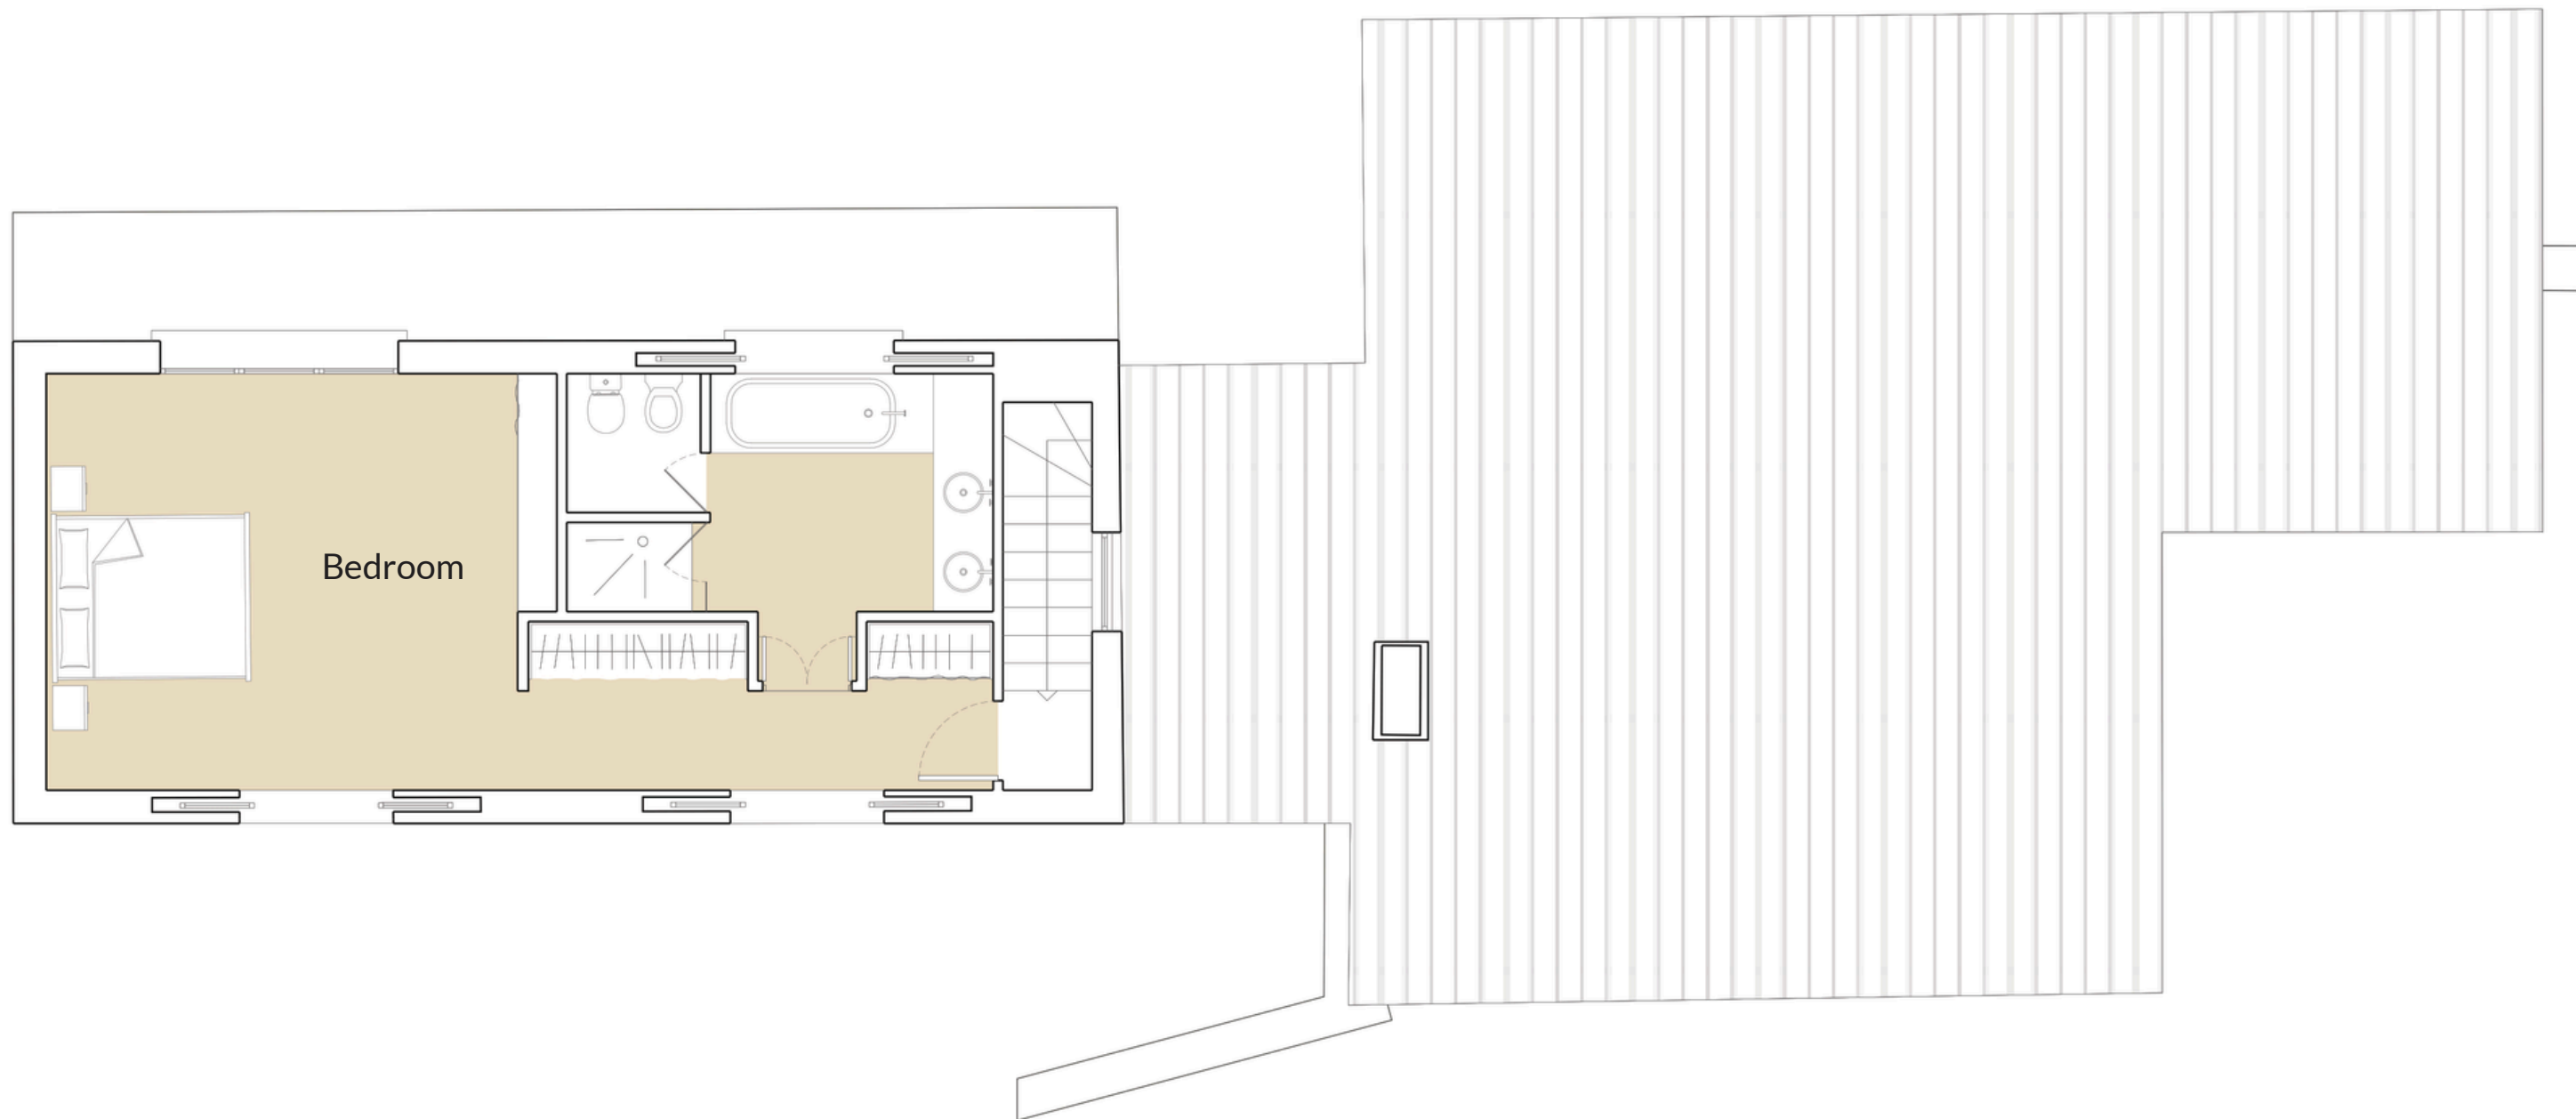

Plan - Ground Floor

Bedrooms 

Common Spaces Interior 

Common Spaces Exterior 

REA+D Studio

51aRegent Studios
8 Andrews Road
London E8 4QN

+447722681403
admin@read-studio.com
www.read-studio.com

Plan - First Floor