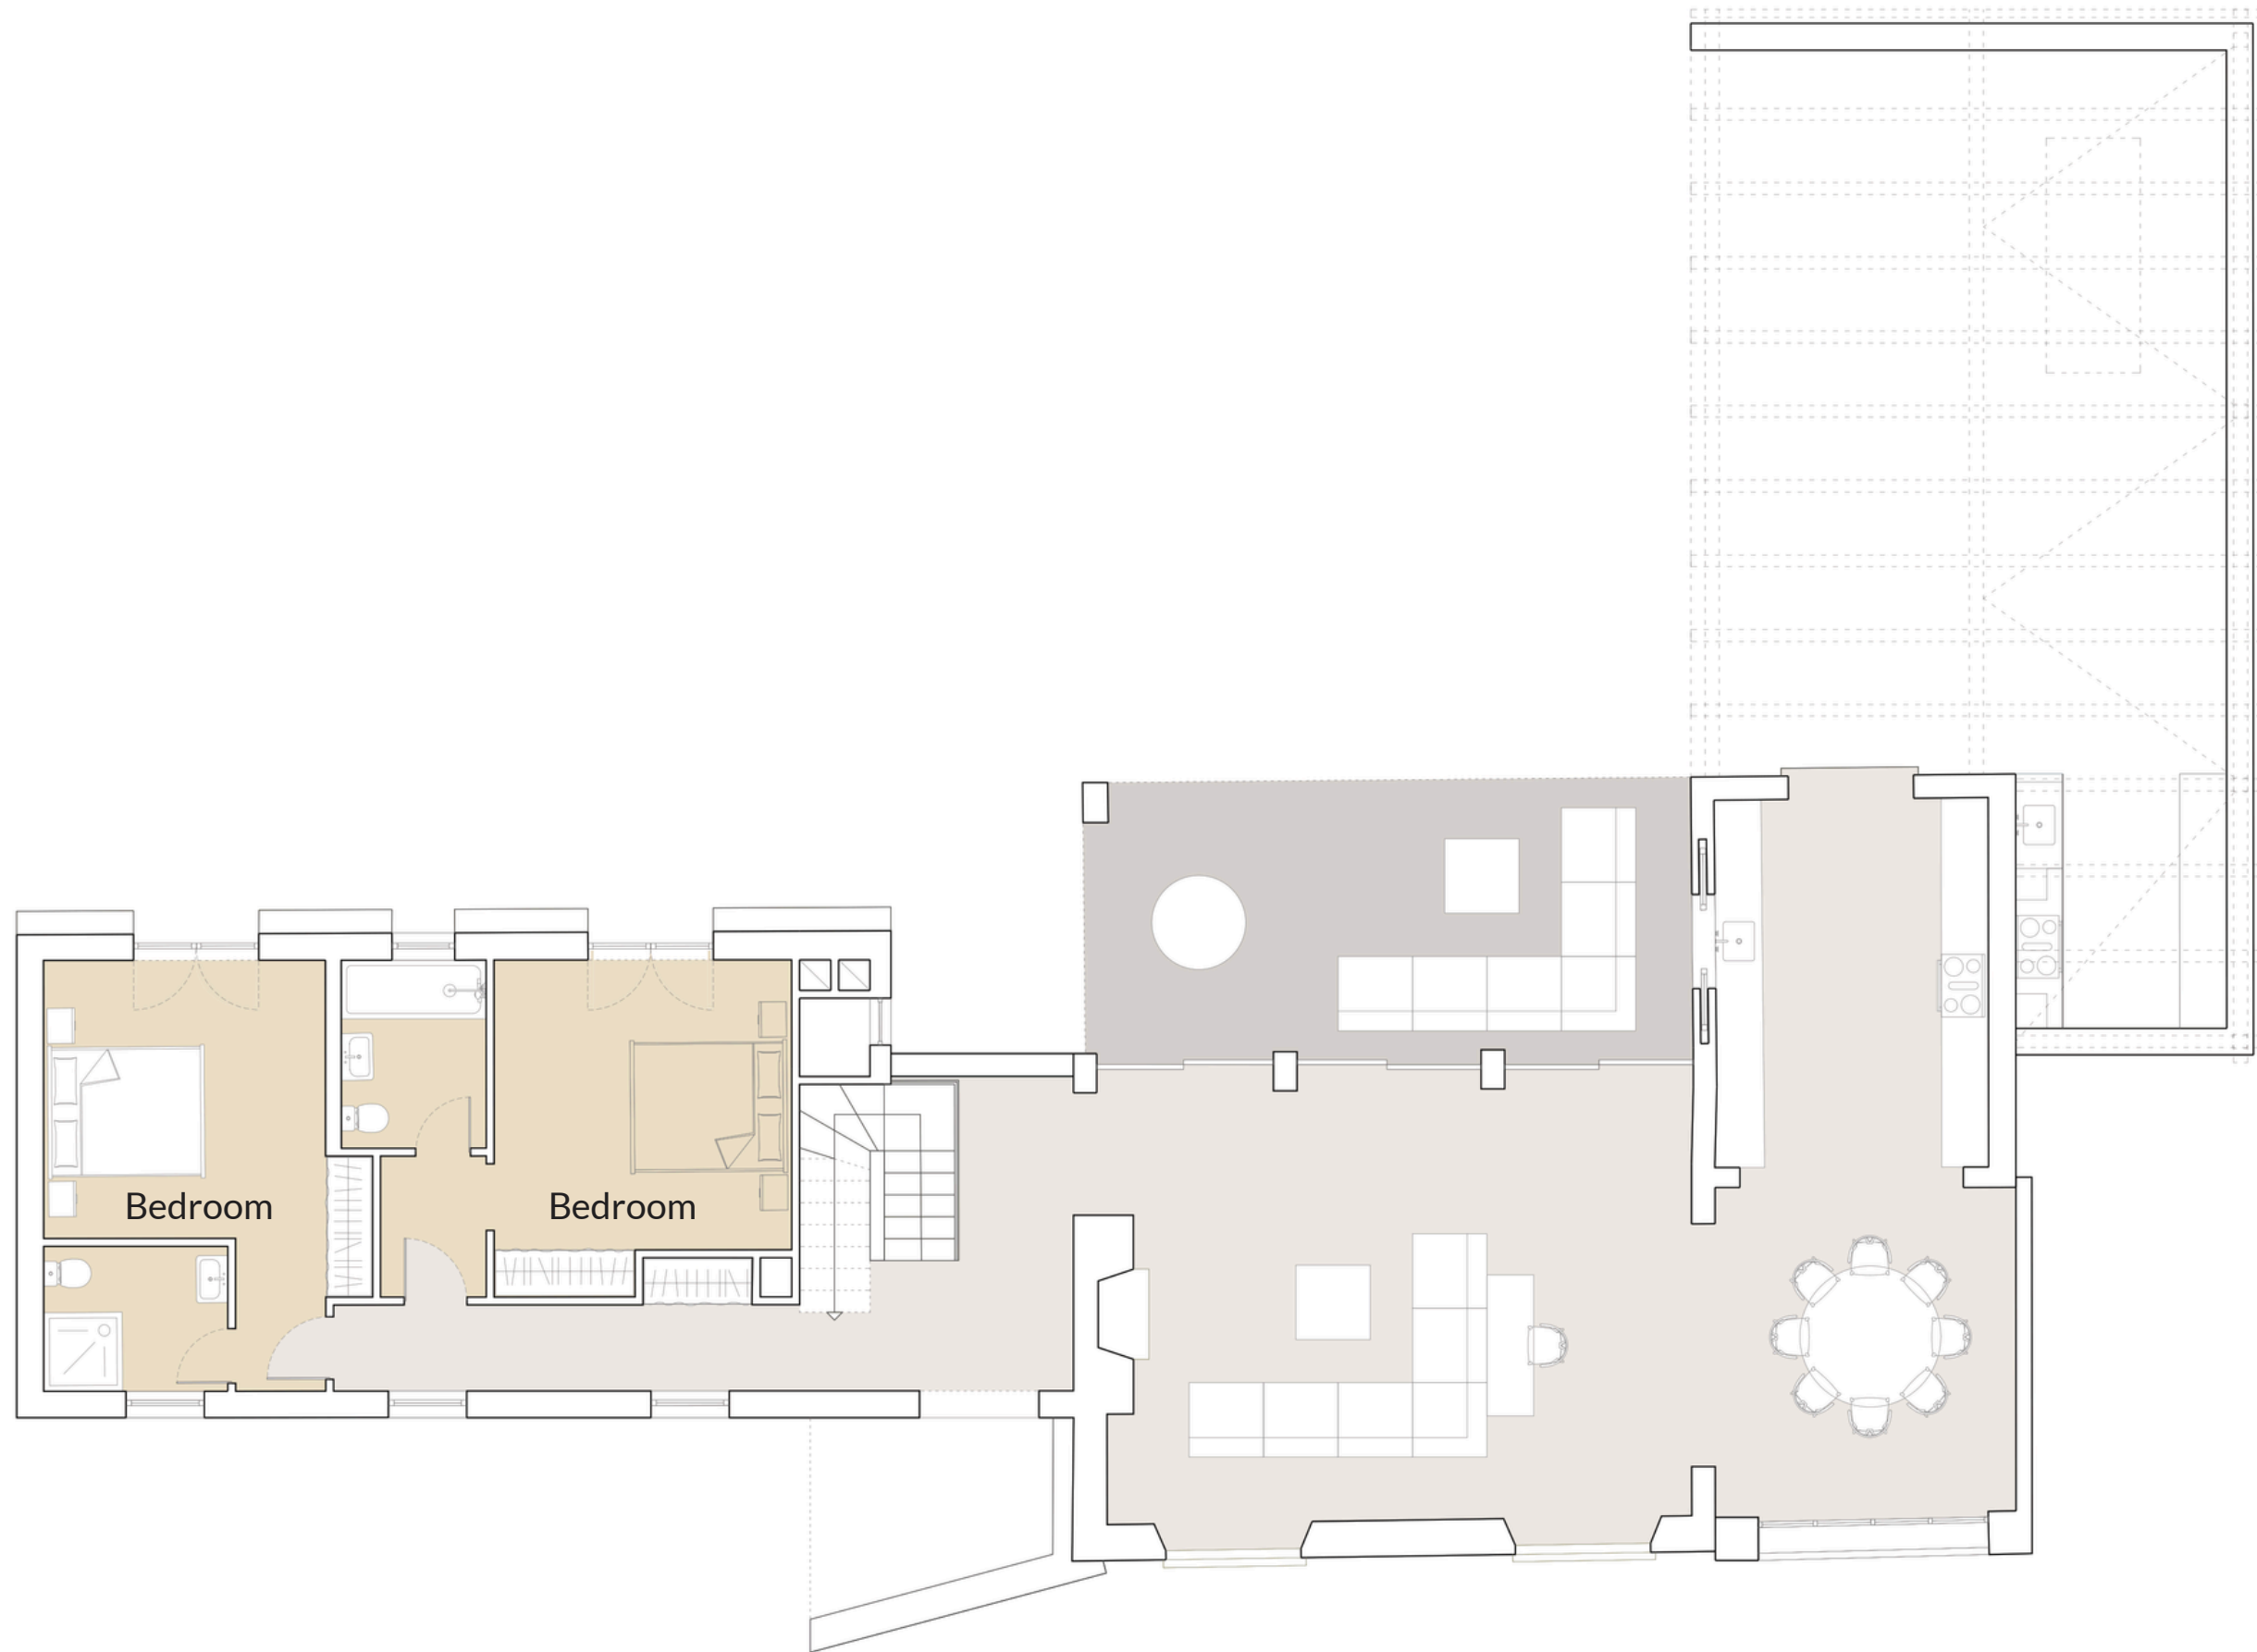

Bedrooms 

Common Spaces Interior 

Common Spaces Exterior 

REA+D Studio

51a Regent Studios
8 Andrews Road
London E8 4QN

+447722681403
admin@read-studio.com
www.read-studio.com

Plan - Lower
Ground Floor

Bedrooms